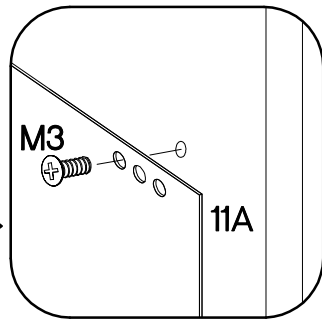

60 D 3S BB Premium Box

Ersatzteil Nummer	Dimension
KUH.70606	596x140x16
KUH.70607 x2	596x283x16
KUH.90137 x3	442x492x16
KUH.90140	480x70x16
KUH.90142 x2	480x148x16

3	2	3	1	6	4	6
	+6.3x13mm	+4.0x16mm	+3.5x13mm	+3.0x16mm	L=192mm	M4x22mm
4	12	12	24	12	3	6

1

							
11B	11C	11E	11F	11H	P11	P5	11G
2	2	4	4	4	8	16	4

x2

VARIANT HIGH GLOSS

2

					
11D	11C	11E	P11	P5	11G
1	1	2	4	8	2

VARIANT HIGH GLOSS

3

	+6.3x13mm 	+4.0x16mm 
11A	M3	P1
3	12	12

4

L=192mm 	M4x22mm 
S	U
3	6