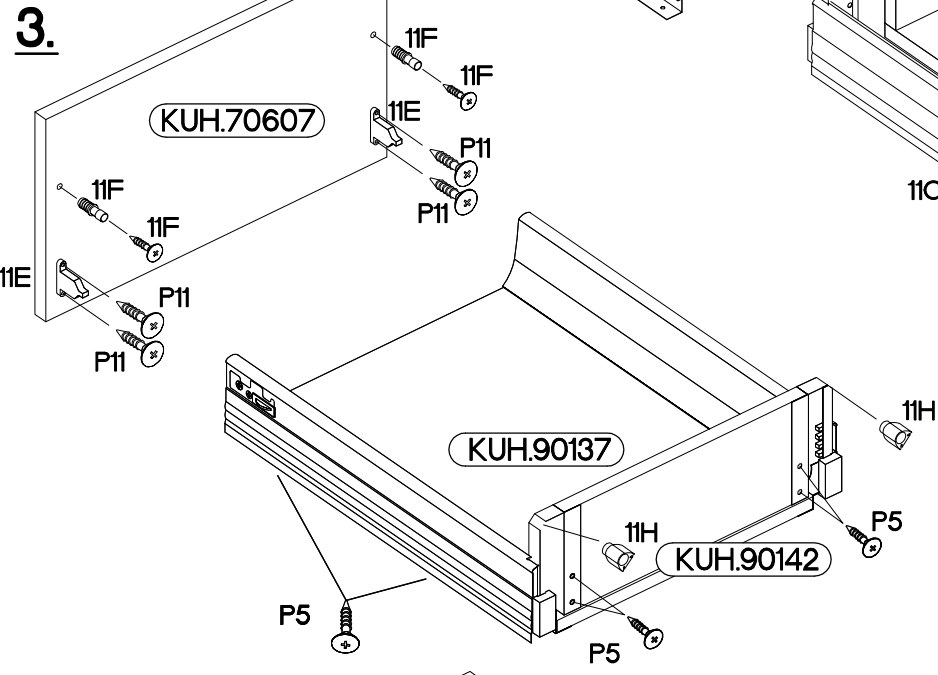

60 D 3S BB Premium Box

Ersatzteil Nummer	Dimension
KUH.70606	596x140x16
KUH.70607 x2	596x283x16
KUH.90137 x3	442x492x16
KUH.90140	480x70x16
KUH.90142 x2	480x148x16

3	2	3	1	6	4	6
	+6.3x13mm	+4.0x16mm	+3.5x13mm	+3.0x16mm	L=192mm	M4x22mm
4	12	12	24	12	3	6

1

							
11B	11C	11E	11F	11H	P11	P5	11G
2	2	4	4	4	8	16	4

x2

VARIANT HIGH GLOSS

2

					
11D	11C	11E	P11	P5	11G
1	1	2	4	8	2

VARIANT HIGH GLOSS

3

	+6.3x13mm 	+4.0x16mm 
11A	M3	P1
3	12	12

4

L=192mm 	M4x22mm 
S	U
3	6