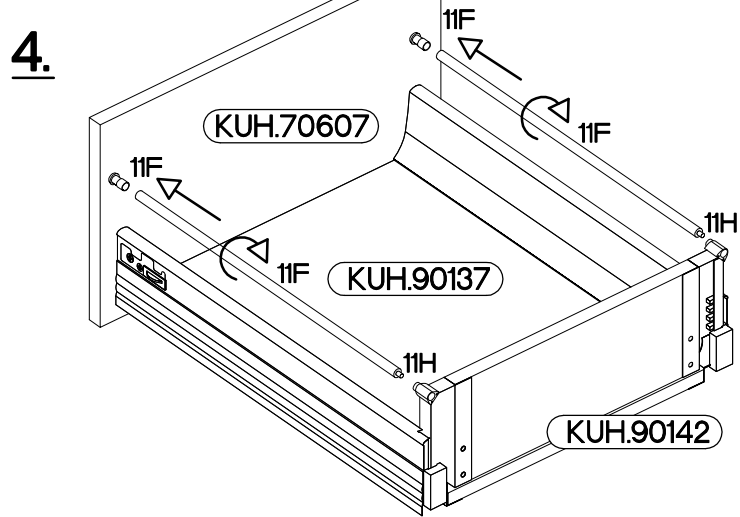

60 D 3S BB Premium Box

Ersatzteil Nummer	Dimension
KUH.70606	596x140x16
KUH.70607 x2	596x283x16
KUH.90137 x3	442x492x16
KUH.90140	480x70x16
KUH.90142 x2	480x148x16

3	2	3	1	6	4	6
	+6.3x13mm	+4.0x16mm	+3.5x13mm	+3.0x16mm	L=192mm	M4x22mm
4	12	12	24	12	3	6

1

							
11B	11C	11E	11F	11H	P11	P5	11G
2	2	4	4	4	8	16	4

x2

VARIANT HIGH GLOSS

2

					
11D	11C	11E	P11	P5	11G
1	1	2	4	8	2

VARIANT HIGH GLOSS

3

	+6.3x13mm 	+4.0x16mm 
11A	M3	P1
3	12	12

4

L=192mm 	M4x22mm 
S	U
3	6