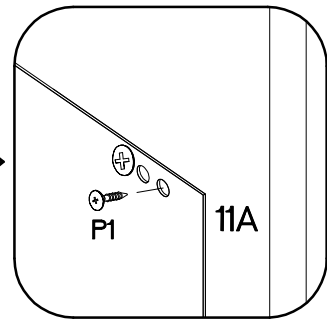

60 D 3S BB Premium Box

Ersatzteil Nummer	Dimension
KUH.70606	596x140x16
KUH.70607 x2	596x283x16
KUH.90137 x3	442x492x16
KUH.90140	480x70x16
KUH.90142 x2	480x148x16

3	2	3	1	6	4	6
	+6.3x13mm	+4.0x16mm	+3.5x13mm	+3.0x16mm	L=192mm	M4x22mm
4	12	12	24	12	3	6

1

							
11B	11C	11E	11F	11H	P11	P5	11G
2	2	4	4	4	8	16	4

x2

VARIANT HIGH GLOSS

2

					
11D	11C	11E	P11	P5	11G
1	1	2	4	8	2

VARIANT HIGH GLOSS

3

	+6.3x13mm 	+4.0x16mm 
11A	M3	P1
3	12	12

4

L=192mm 	M4x22mm 
S	U
3	6