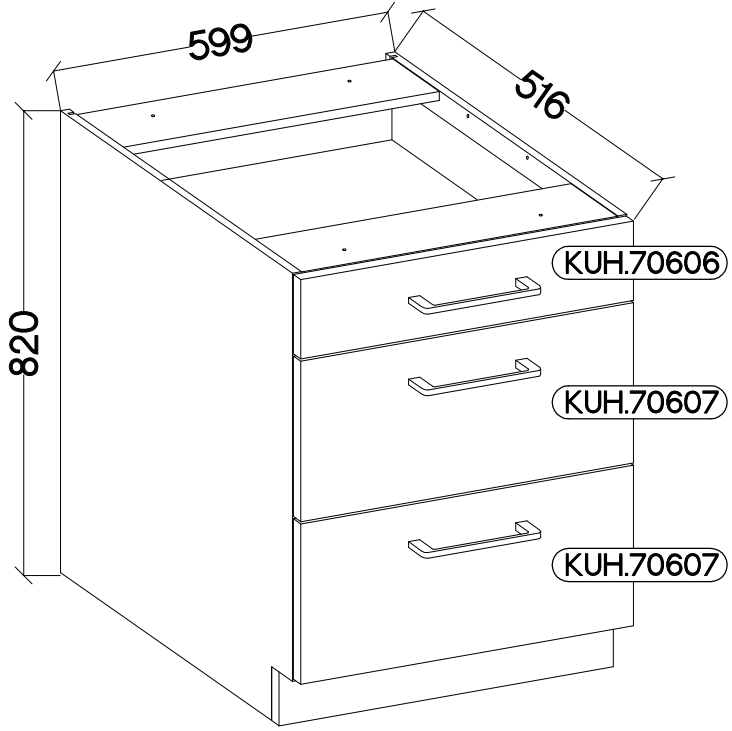

60 D 3S BB Premium Box

Ersatzteil Nummer	Dimension
KUH.70606	596x140x16
KUH.70607 x2	596x283x16
KUH.90137 x3	442x492x16
KUH.90140	480x70x16
KUH.90142 x2	480x148x16

3	2	3	1	6	4	6
	+6.3x13mm	+4.0x16mm	+3.5x13mm	+3.0x16mm	L=192mm	M4x22mm
4	12	12	24	12	3	6

1

							
11B	11C	11E	11F	11H	P11	P5	11G
2	2	4	4	4	8	16	4

x2

VARIANT HIGH GLOSS

2

					
11D	11C	11E	P11	P5	11G
1	1	2	4	8	2

VARIANT HIGH GLOSS

3

	+6.3x13mm 	+4.0x16mm 
11A	M3	P1
3	12	12

4

L=192mm 	M4x22mm 
S	U
3	6