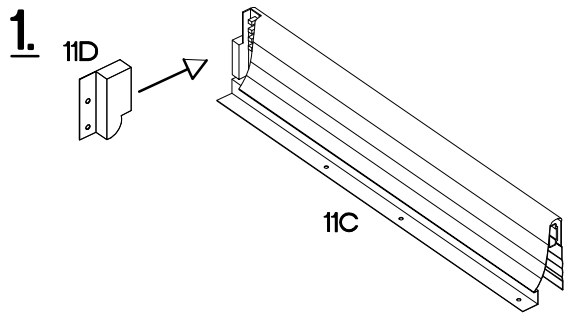

60 D 3S BB Premium Box

Ersatzteil Nummer	Dimension
KUH.70606	596x140x16
KUH.70607 x2	596x283x16
KUH.90137 x3	442x492x16
KUH.90140	480x70x16
KUH.90142 x2	480x148x16

3	2	3	1	6	4	6
	+6.3x13mm	+4.0x16mm	+3.5x13mm	+3.0x16mm	L=192mm	M4x22mm
4	12	12	24	12	3	6

1

							
11B	11C	11E	11F	11H	P11	P5	11G
2	2	4	4	4	8	16	4

x2

VARIANT HIGH GLOSS

2

					
11D	11C	11E	P11	P5	11G
1	1	2	4	8	2

VARIANT HIGH GLOSS

3

	+6.3x13mm 	+4.0x16mm 
11A	M3	P1
3	12	12

4

L=192mm 	M4x22mm 
S	U
3	6