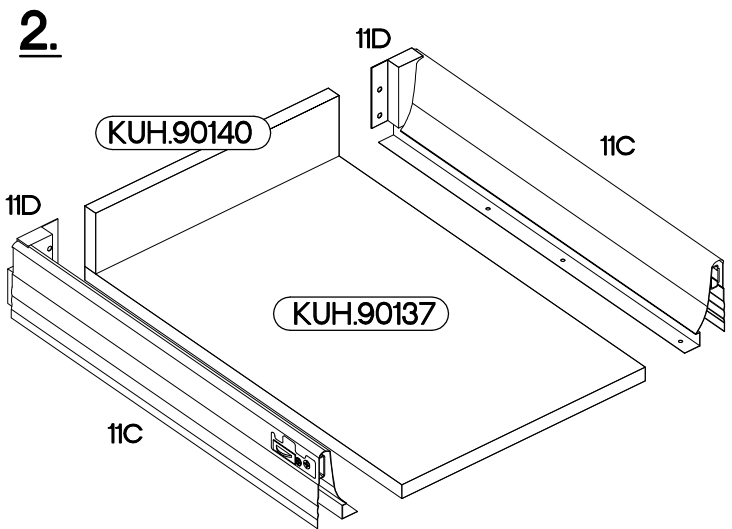

60 D 3S BB Premium Box

Ersatzteil Nummer	Dimension
KUH.70606	596x140x16
KUH.70607 x2	596x283x16
KUH.90137 x3	442x492x16
KUH.90140	480x70x16
KUH.90142 x2	480x148x16

3	2	3	1	6	4	6
	+6.3x13mm	+4.0x16mm	+3.5x13mm	+3.0x16mm	L=192mm	M4x22mm
4	12	12	24	12	3	6

1

							
11B	11C	11E	11F	11H	P11	P5	11G
2	2	4	4	4	8	16	4

x2

VARIANT HIGH GLOSS

2

					
11D	11C	11E	P11	P5	11G
1	1	2	4	8	2

VARIANT HIGH GLOSS

3

	+6.3x13mm 	+4.0x16mm 
11A	M3	P1
3	12	12

4

L=192mm 	M4x22mm 
S	U
3	6