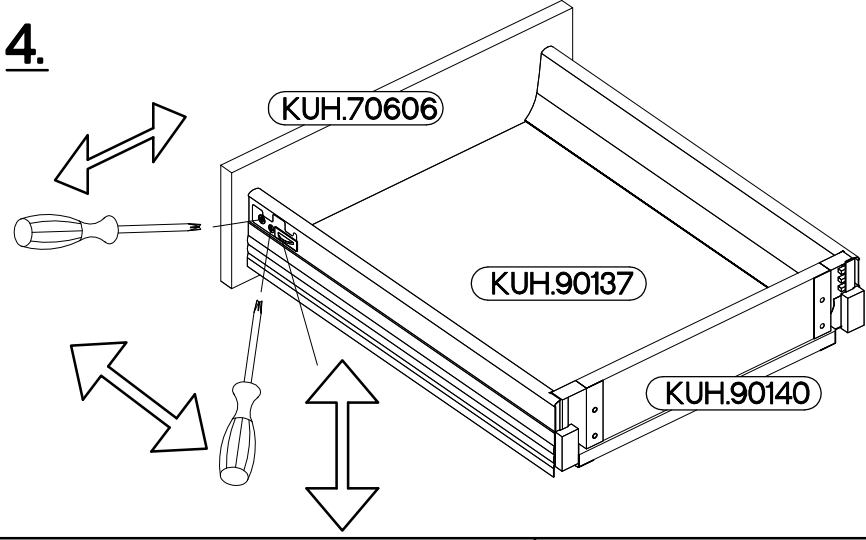

60 D 3S BB Premium Box

Ersatzteil Nummer	Dimension
KUH.70606	596x140x16
KUH.70607 x2	596x283x16
KUH.90137 x3	442x492x16
KUH.90140	480x70x16
KUH.90142 x2	480x148x16

3	2	3	1	6	4	6
	+6.3x13mm	+4.0x16mm	+3.5x13mm	+3.0x16mm	L=192mm	M4x22mm
4	12	12	24	12	3	6

1

							
11B	11C	11E	11F	11H	P11	P5	11G
2	2	4	4	4	8	16	4

x2

VARIANT HIGH GLOSS

2

					
11D	11C	11E	P11	P5	11G
1	1	2	4	8	2

VARIANT HIGH GLOSS

3

	+6.3x13mm 	+4.0x16mm 
11A	M3	P1
3	12	12

4

L=192mm 	M4x22mm 
S	U
3	6