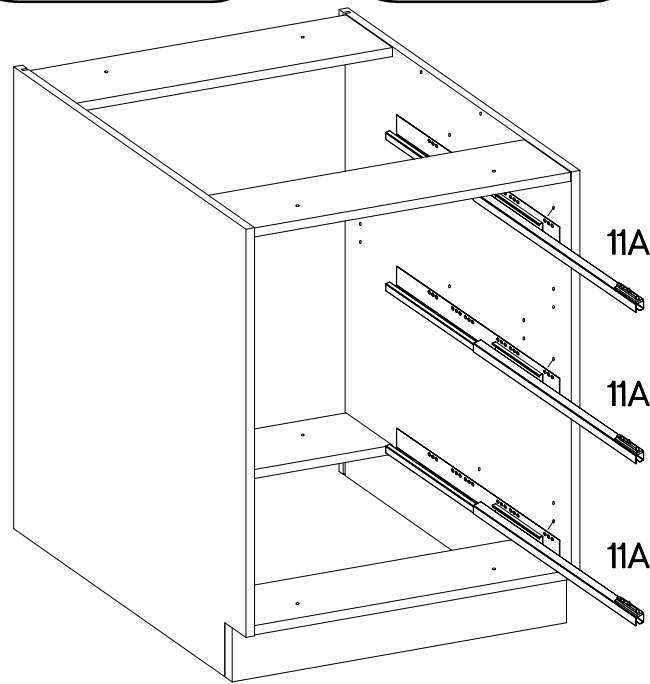

60 D 3S BB Premium Box

Ersatzteil Nummer	Dimension
KUH.70606	596x140x16
KUH.70607 x2	596x283x16
KUH.90137 x3	442x492x16
KUH.90140	480x70x16
KUH.90142 x2	480x148x16

3	2	3	1	6	4	6
	+6.3x13mm	+4.0x16mm	+3.5x13mm	+3.0x16mm	L=192mm	M4x22mm
4	12	12	24	12	3	6

1

							
11B	11C	11E	11F	11H	P11	P5	11G
2	2	4	4	4	8	16	4

x2

VARIANT HIGH GLOSS

2

					
11D	11C	11E	P11	P5	11G
1	1	2	4	8	2

VARIANT HIGH GLOSS

3

	+6.3x13mm 	+4.0x16mm 
11A	M3	P1
3	12	12

4

L=192mm 	M4x22mm 
S	U
3	6