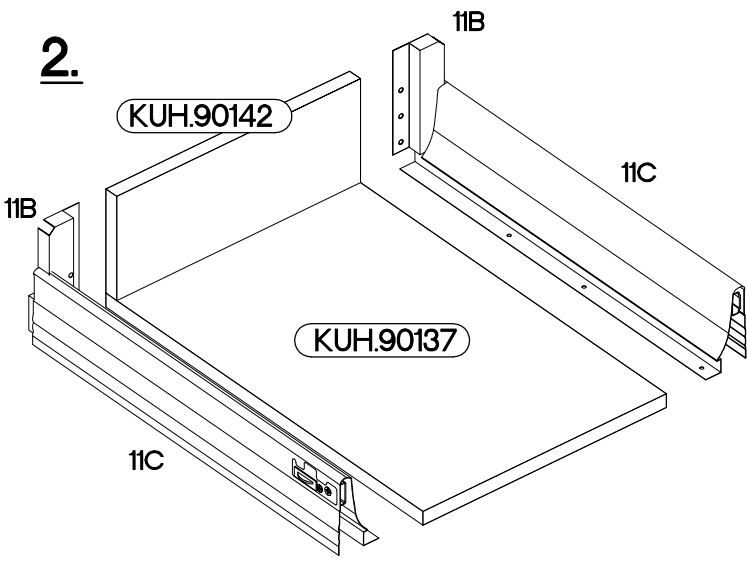

60 D 3S BB Premium Box

Ersatzteil Nummer	Dimension
KUH.70606	596x140x16
KUH.70607 x2	596x283x16
KUH.90137 x3	442x492x16
KUH.90140	480x70x16
KUH.90142 x2	480x148x16

3	2	3	1	6	4	6
	+6.3x13mm	+4.0x16mm	+3.5x13mm	+3.0x16mm	L=192mm	M4x22mm
4	12	12	24	12	3	6

1

							
11B	11C	11E	11F	11H	P11	P5	11G
2	2	4	4	4	8	16	4

x2

VARIANT HIGH GLOSS

2

					
11D	11C	11E	P11	P5	11G
1	1	2	4	8	2

VARIANT HIGH GLOSS

3

	+6.3x13mm 	+4.0x16mm 
11A	M3	P1
3	12	12

4

L=192mm 	M4x22mm 
S	U
3	6